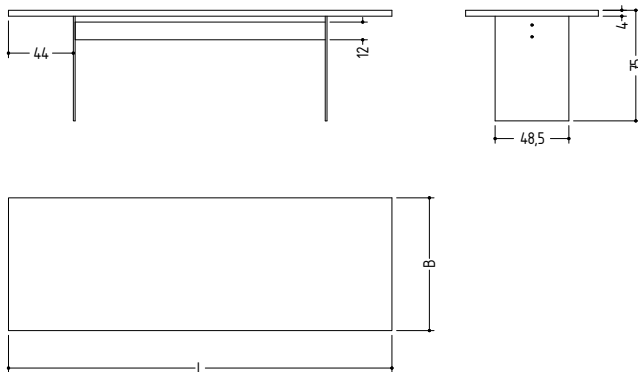

Details

SC 41 Tisch Standard Ausführung / Standard model