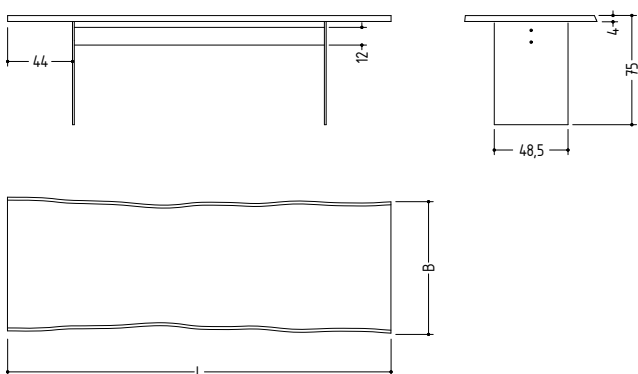

SC 41 Tisch Butterfly Nussbaum / Walnut-Butterfly

Material Holz / Wood finishes:

- Eiche natur geölt; Eiche weiß pigmentiert geölt
- Eiche roheffekt gebeizt und lackiert; Eiche schlammfarbig gebeizt und lackiert; Eiche schwarz gebeizt und lackiert
- Eiche geräuchert natur geölt; Eiche geräuchert weiß roheffekt; Eiche geräuchert anthrazit geölt
- Euro. Nussbaum natur geölt; Am. Nussbaum natur geölt
- Eiche Altholz natur geölt; Eiche Altholz weiß pigmentiert geölt; Eiche Altholz geräuchert natur geölt
- Eiche geköhlt (Ton Schwarz); Eiche geköhlt / gekalkt (Ton Grau); Eiche geköhlt / stark gekalkt (Ton Silber); Eiche gelaugt (Ton Weiß); Eiche geköhlt / gelaugt / gekalkt (Ton Braun)
- Oiled natural oak; White pigmented oak oiled
- Stained and lacquered raw effect oak; Stained and lacquered mud-coloured oak; Stained and lacquered black oak
- Oiled natural smoked oak; White smoked oak raw effect; Oiled anthracite smoked oak
- Oiled natural european walnut; Oiled natural american walnut
- Oiled natural vintage oak; White pigmented vintage oak oiled; Oiled natural smoked vintage oak
- Charburned oak (Shade black); Charburned / limed oak (Shade grey); Charburned / heavily limed oak (Shade silver); Leached oak (Shade white); Charburned / leached / limed oak (Shade brown)

Material Stahl / Steel finishes:

RAL 9005 Tiefschwarz pulverbeschichtet; Rohstahl natur lackiert; Aluminium eloxiert EV1 natur; Aluminium eloxiert EV6 Schwarz; Aluminium eloxiert EV3 Messing; Aluminium eloxiert C 33 Bronze

RAL 9005 deep black powder coated; Crude steel natural finish; Anodized aluminium EV1 nature; Anodized aluminium EV6 black; Anodized aluminium EV3 brass; Anodized aluminium C 33 bronze

Maße (L x B x H) / Dimensions (L x W x H):

180 x 90/100/110 x 75 cm
200 x 90/100/110 x 75 cm
220 x 90/100/110 x 75 cm
240 x 90/100/110 x 75 cm
260 x 90/100/110 x 75 cm
280 x 90/100/110 x 75 cm
300 x 90/100/110 x 75 cm

Weitere Informationen / Additional information:

Rohstahlwangen erhalten einen Steg aus Rohstahl, Aluminiumwangen und pulverbeschichtete Wangen einen Holzsteg aus dem gleichen Holz wie die Tischplatte.

The crude steel sides are attached to a support made of crude steel; aluminium and powder-coated sides are attached to a support made of the same wood as the tabletop.

Butterfly in Nussbaum über Datenbank bestellen: /
Order the walnut butterfly model via the database:
www.janua-moebel.com